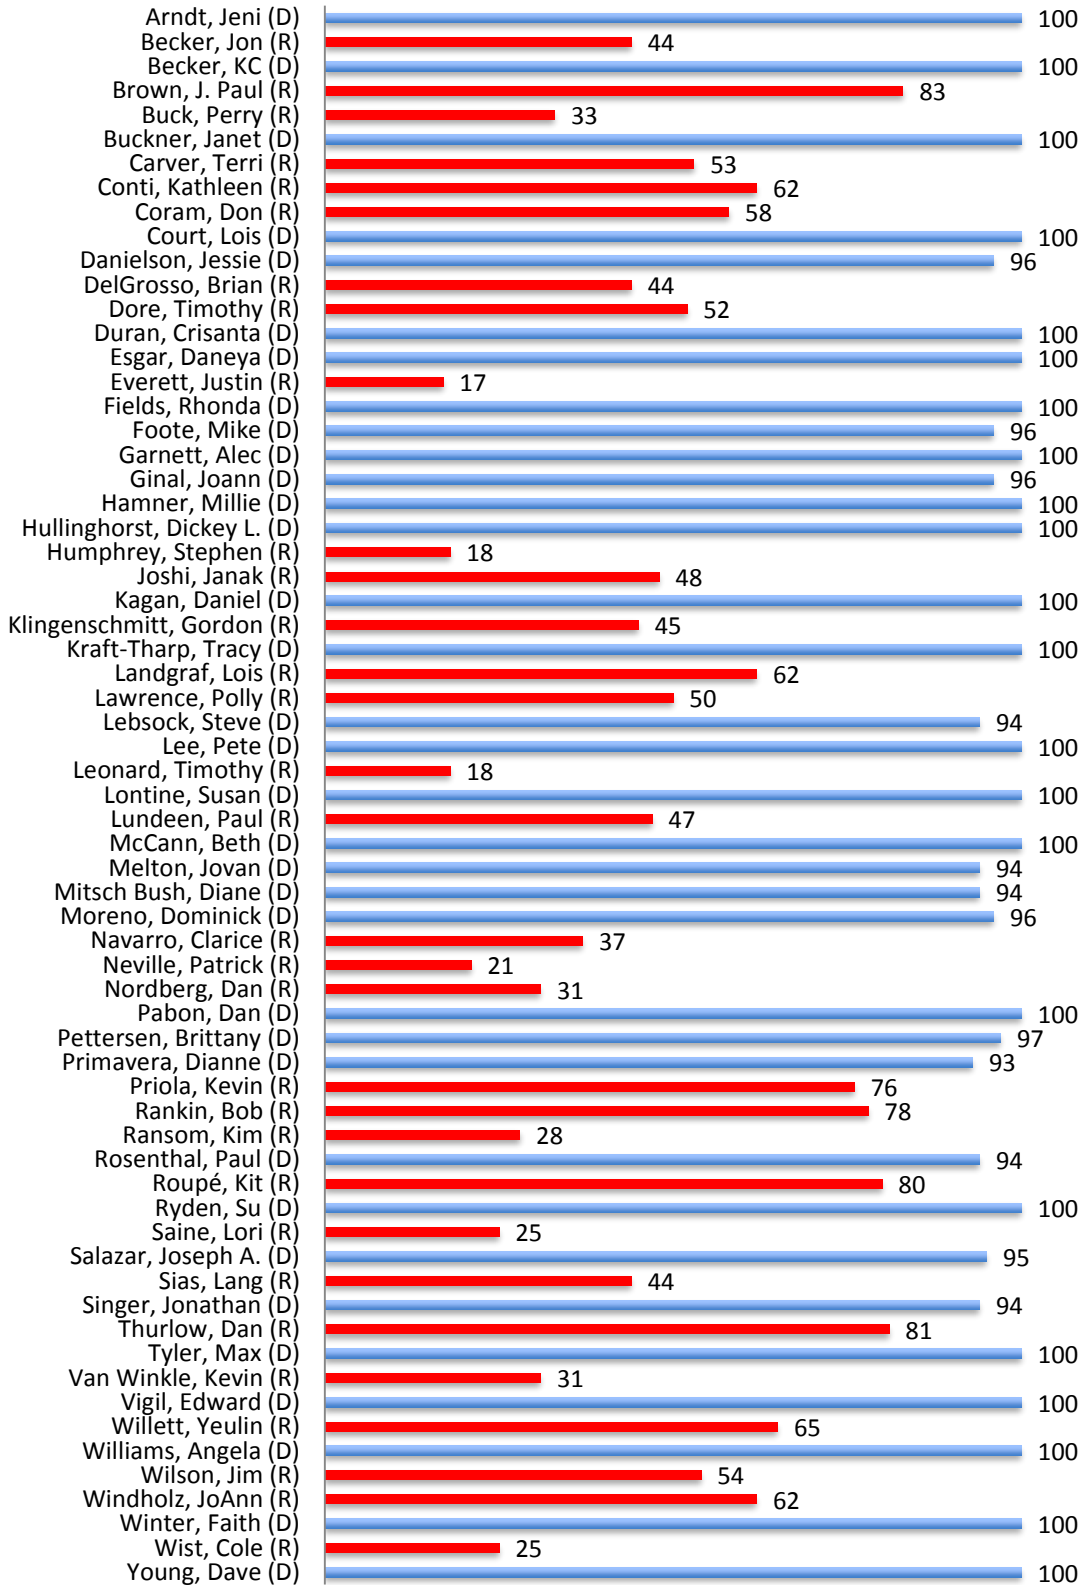

2016 Legislator Scorecard: Colorado House

Score indicates percentage of votes in which legislator concurred with Mental Health Colorado's position

2016 Legislator Scorecard: Colorado Senate

Score indicates percentage of votes in which legislator concurred with Mental Health Colorado's position