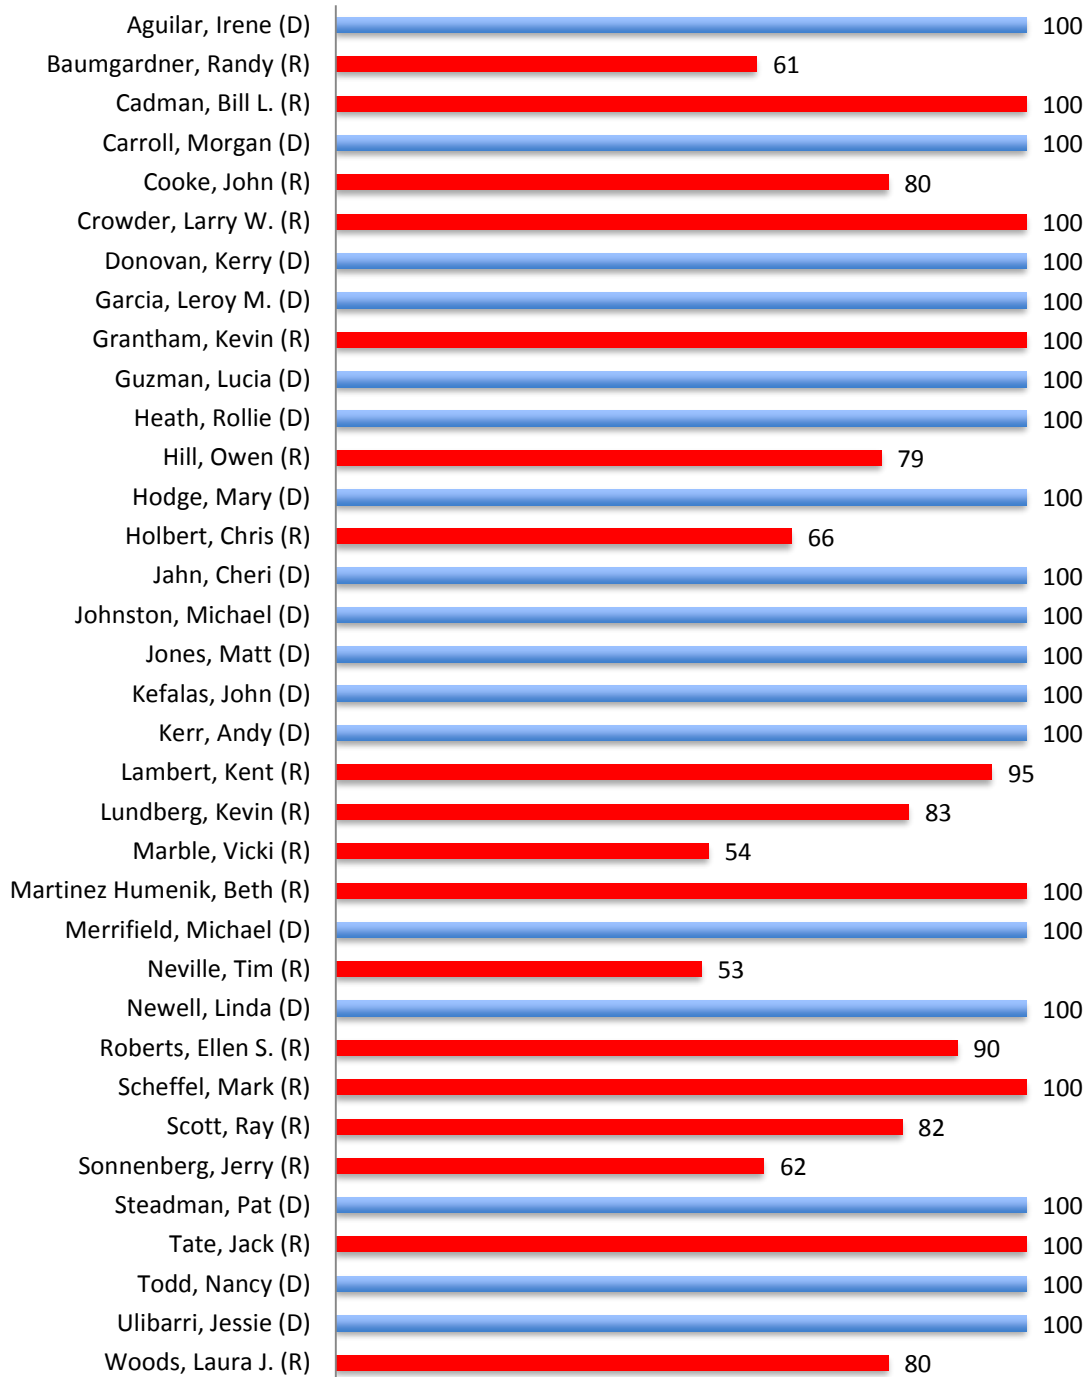

2016 Legislator Scorecard: Colorado House

Score indicates percentage of votes in which legislator concurred with Mental Health Colorado's position

2016 Legislator Scorecard: Colorado Senate

Score indicates percentage of votes in which legislator concurred with Mental Health Colorado's position